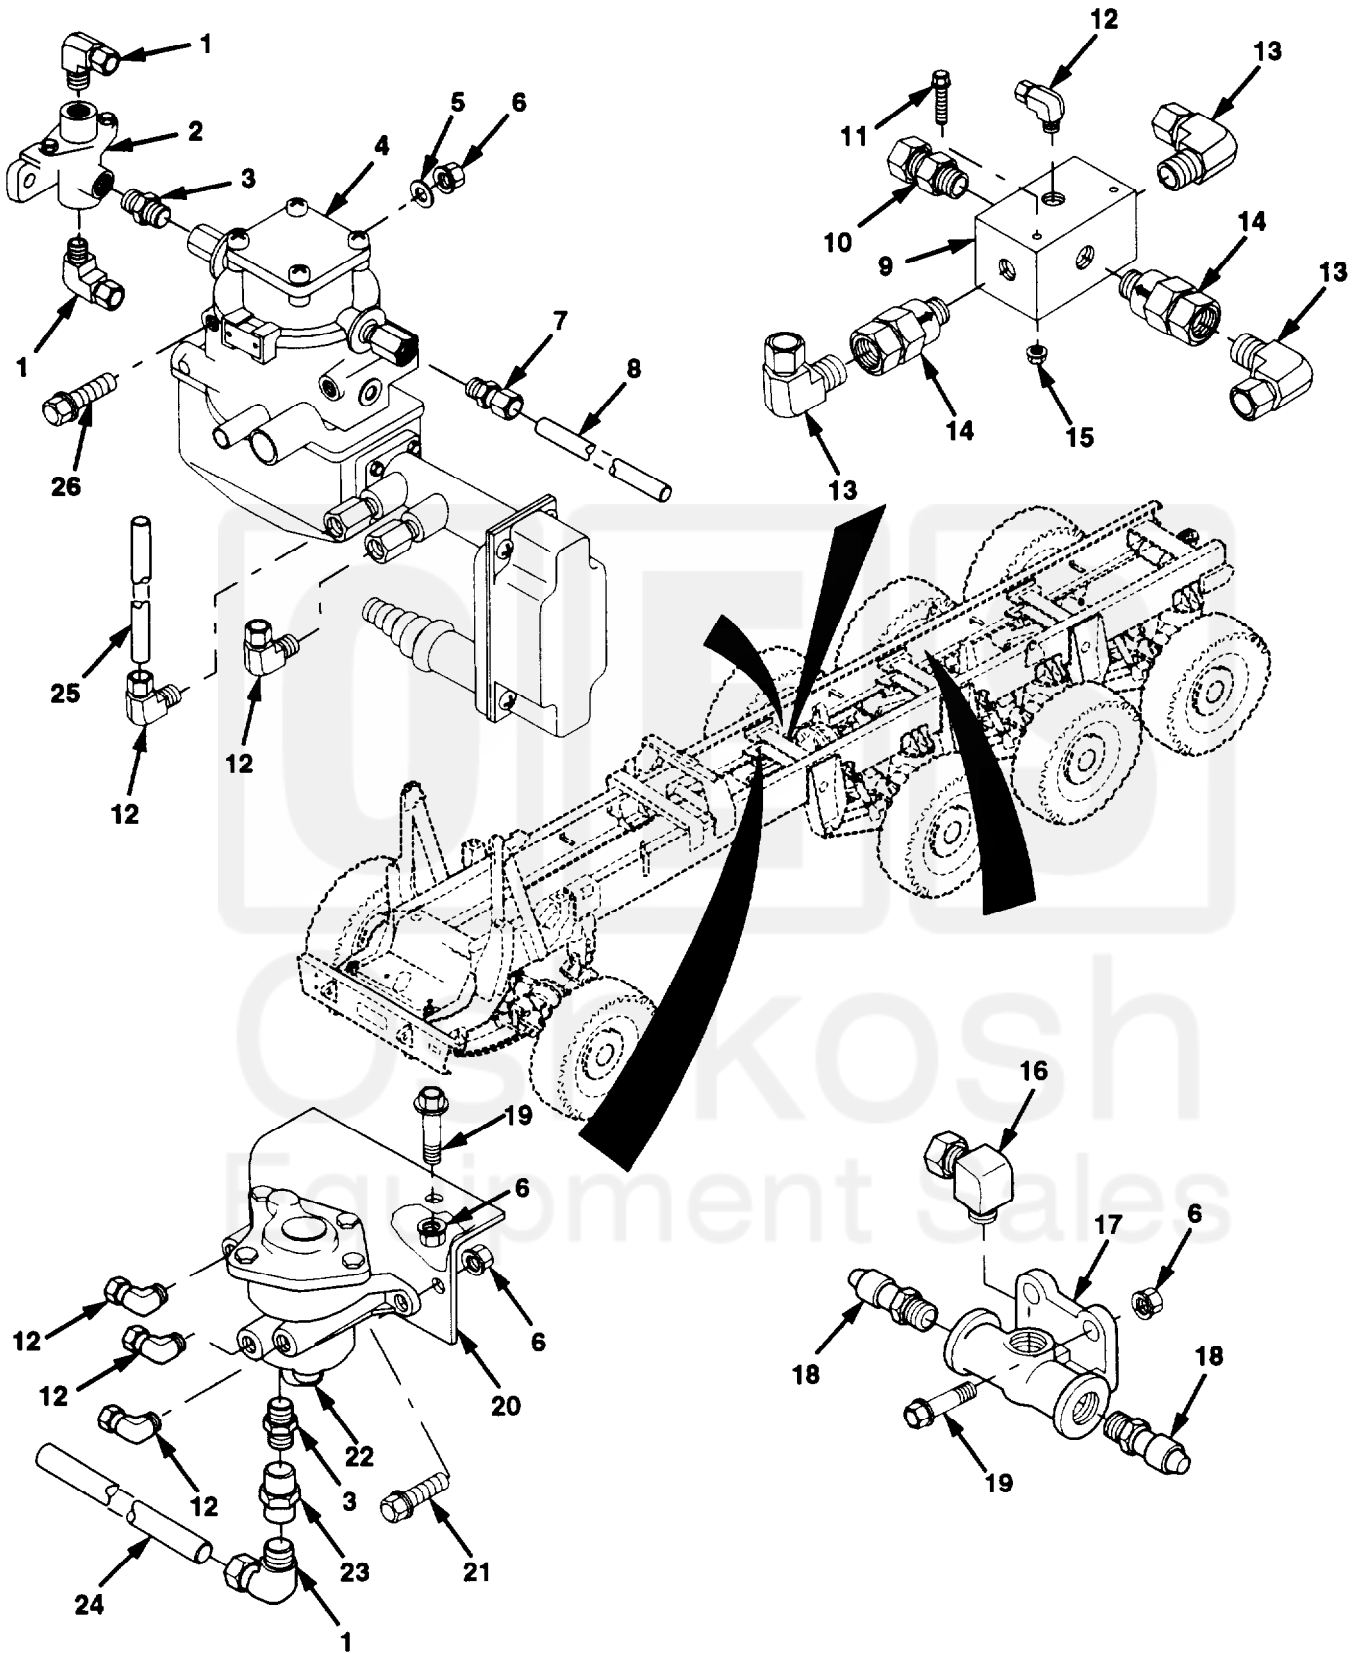

## Section II. REPAIR PARTS LIST

(1)		(2)	(3)	(4)	(5)	(6)	(7)	(8)
ILLUSTRATION			NATIONAL STOCK NUMBER	CAGE	PART NUMBER	DESCRIPTION	UM	QTY
(a)	(b)	SMR CODE				USABLE ON CODE		INC IN UNIT
FIG NO.	ITEM NO.							
						GROUP 1208 CAB AIR HOSES AND TUBING		
144	40	PFOZZ	4730-01-102-4123	81343	10-8 100202BA	ELBOW, MALE	EA	2
144	41	M0OZZ	- - -	45152	1656490-67	TUBING, NYLON MAKE FROM PART NUMBER PFT-10B-RED-250, CAGE 87373, APPROXIMATELY 67 INCHES LONG.	EA	1
144	42	M0OZZ	- - -	45152	1605280-14	TUBING, NYLON MAKE FROM PART NUMBER PFT-BB-GRN-500, CAGE 87373, APPROXIMATELY 14 INCHES LONG.	EA	1
144	43	PAOZZ	5305-01-203-8360	45152	1337630	SCREW, CAP 1/4-20 X 1 3/4	EA	4
144	44	PAOZZ	5310-00-582-5965	96906	M535338-44	WASHER, LOCK, 1/4	EA	8
144	45	PAOZZ	5310-00-809-4058	96906	MS27183-10	WASHER, FLAT 1/4	EA	4
144	46	PFOZZ	2530-01-158-7561	45152	1336600	MANIFOLD, AIR BRAKE	EA	1
144	47	M0OZZ	- - -	45152	1605150-44	TUBING, NYLON MAKE FROM PART NUMBER PFT-8B-RED-500, CAGE 87373, APPROXIMATELY 44 INCHES LONG,	EA	1
144	48	PAOZZ	4730-01-115-7362	93061	1469X8X4	ELBOW, PIPE TO TUBE	EA	2
144	49	M0OZZ	- - -	45152	1605280-44	TUBING, NYLON MAKE FROM PART NUMBER PFT-8B-GRN-500, CAGE 87373, APPROXIMATELY 44 INCHES LONG.	EA	1
144	50	M0OZZ	- - -	45152	1605300-41	TUBING, NYLON MAKE FROM PART NUMBER PFT-6B-YEL, CAGE 61424, APPROXIMATELY 41 INCHES LONG.	EA	1
144	51	PFOZZ	4730-01-134-1278	79470	1469X6X2	ELBOW, PIPE TO TUBE	EA	1
144	52	M0OZZ	- - -	45152	23319FX-4	TUBING, NYLON MAKE FROM PART NUMBER 23319FX, CAGE 45152, APPROXIMATELY 4 INCHES LONG.	EA	2
144	53	PFOZZ	4730-01-085-6577	79470	1469X4X6	ELBOW, PIPE TO TUBE	EA	4
144	54	PAOZZ	5930-00-548-5484	13445	8626	SWITCH, PUSH	EA	1
144	55	PFOZZ	4730-00-595-0251	79470	3600X2	TEE, PIPE	EA	1
144	56	PFOZZ	4730-01-134-6991	79470	1480X4	ELBOW, PIPE TO TUBE	EA	1
144	57	PAOZZ	- - -	24346	AV101	BREATHER	EA	1
144	58	PFOZZ	4730-00-196-0930	96906	MS14315-1XA	BUSHING, PIPE	EA	2
144	59	PFOZZ	4730-00-202-6491	93061	209P-6-4	BUSHING, PIPE	EA	1
144	60	PAOZZ	5310-01-340-5671	45152	1333510	NUT, SELF-LOCKING 5/16-18	EA	1
144	61	PAOZZ	4820-00-728-7467	06853	278614	VALVE, LINEAR	EA	2
144	62	PFOZZ	1730-01-081-5546	93061	271NTA-4-4	TEE, PIPE TO TUBE	EA	2
144	63	PFOZZ	5340-01-348-8406	45152	1846740	BRACKET, VALVE	EA	1